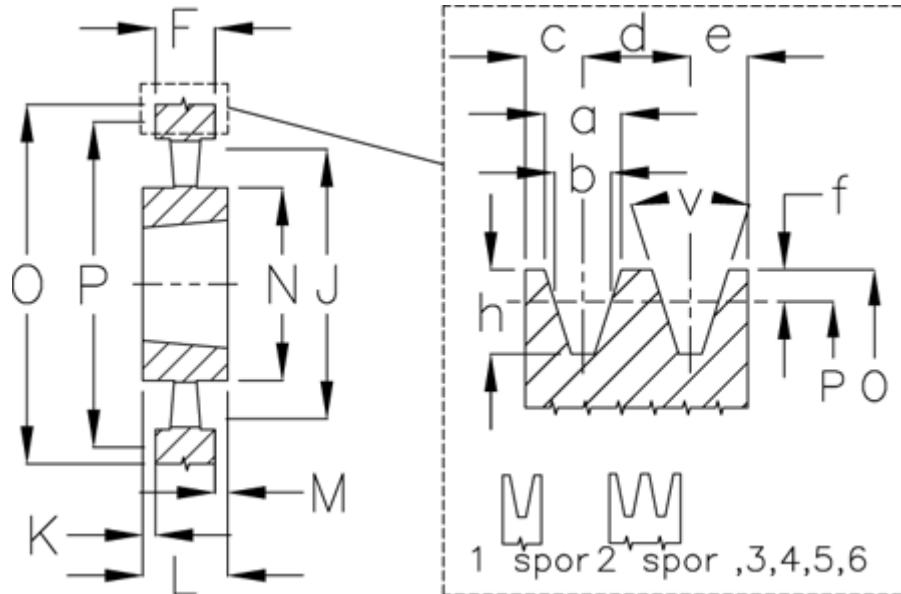

Article number: 604112071004

Description: V-belt pulley SPC 710/4 TL5050

Measures

a	= 22.0	For bush	= 5050	O	= 719.6
b	= 19.0	h	= 23.8	P	= 710
Bush ζ max	= 125	J	= 654	Type	= SPC
c	= 17.0	K	= 8	v	= 38 grader
d	= 25.5	L	= 127		
e	= 17.0	m	= 8.0		
f	= 4.8	N	= 267		
F	= 111	Number of ribs	= 4		